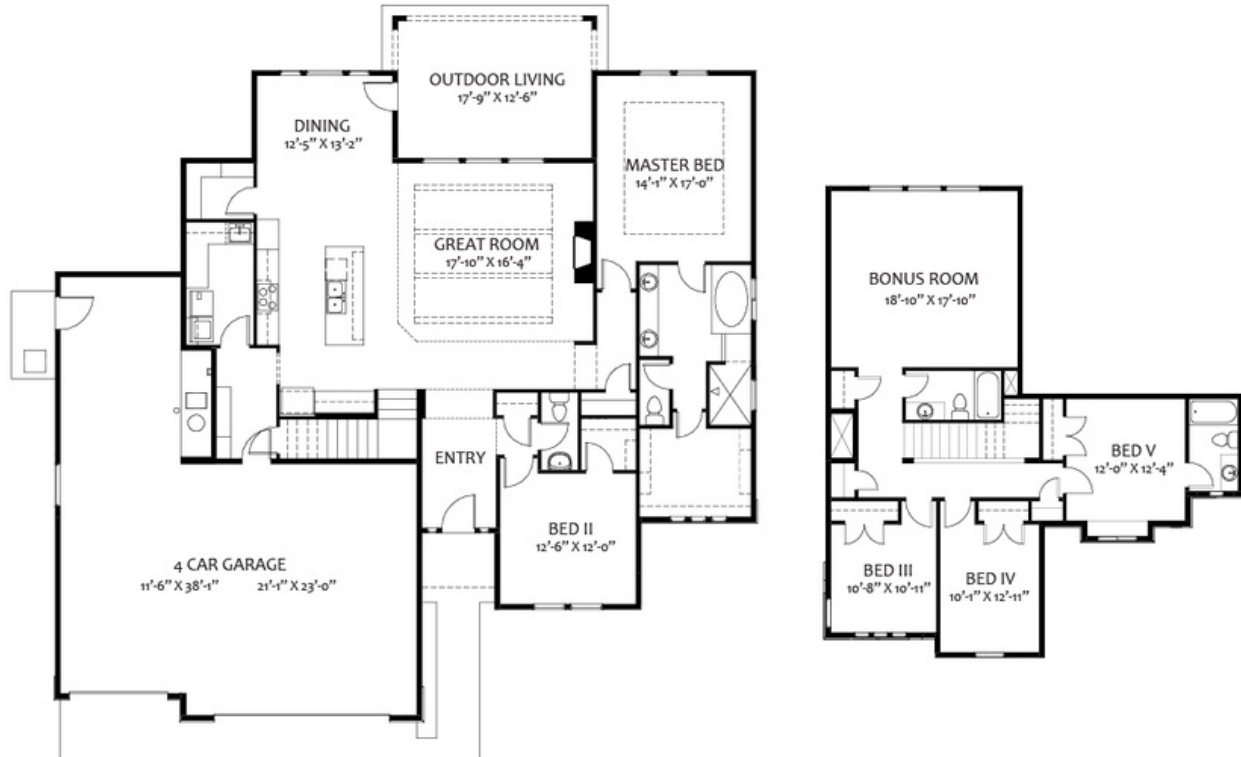

6201 W Centerline St

Borealis RV

Home For Sale in Eagle

Questions? Call Madeline Greene
New Home Specialist (208) 886-4394

Call for Price

6201 W Centerline St
Eagle, ID 83616

Floor Plan: Borealis RV

Community: Stags Crossing

 3,116 Sq. Ft.

 5 Bedrooms

 3.5 Bathrooms

 4 Car Garage

All Rights Reserved.

tresidio.com

Actual floor plan may vary from pictured plan. Areas and dimensions are approximate. See Sales Team for list of included features.