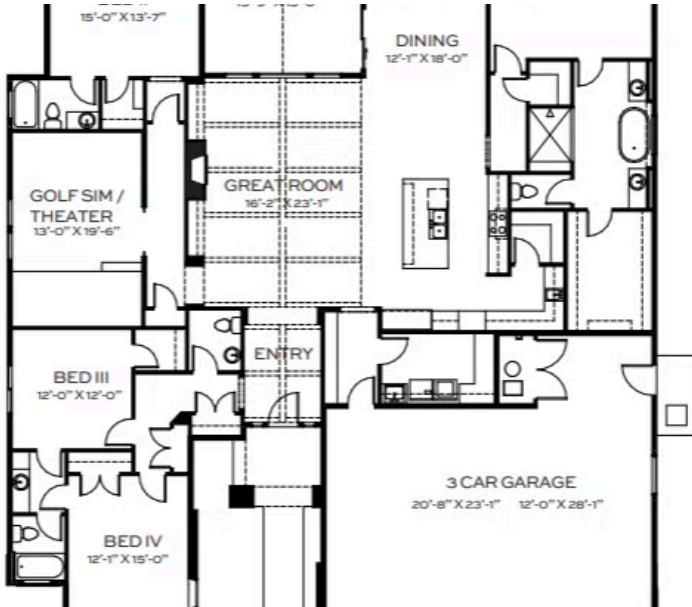

Floor Plan

Bandon RV

Home For Sale in Eagle

Questions? Call Madeline Greene

New Home Specialist (208) 886-4394

6200 W Beacon Light Rd

Eagle, ID 83616

Community: Stags Crossing

3,104+ Sq. Ft.

4 Bedrooms

3.5 Bathrooms

3 Car Garage

All Rights Reserved.

tresidio.com

Floor Plan

Bandon RV