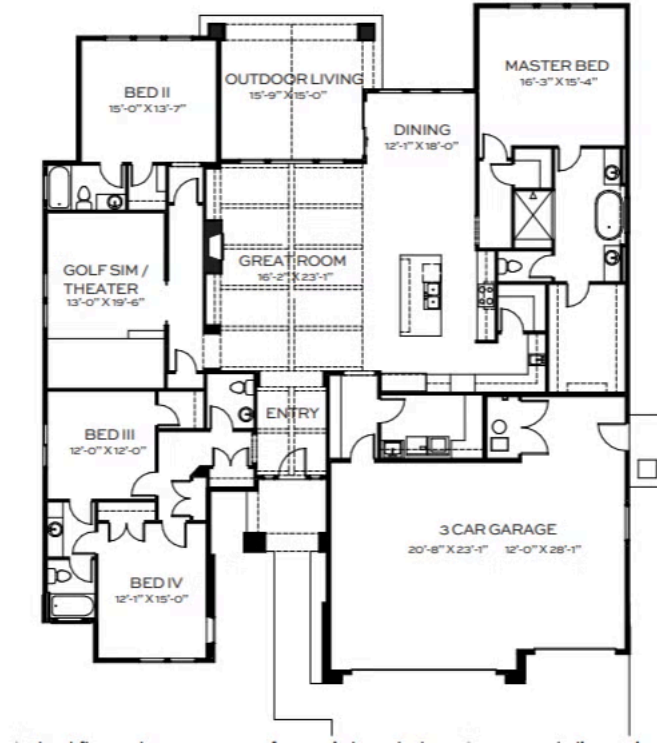

Floor Plan

Bandon RV

Home For Sale in Eagle

Questions? Call Madeline Greene

New Home Specialist (208) 886-4394

All Rights Reserved.

tresidio.com