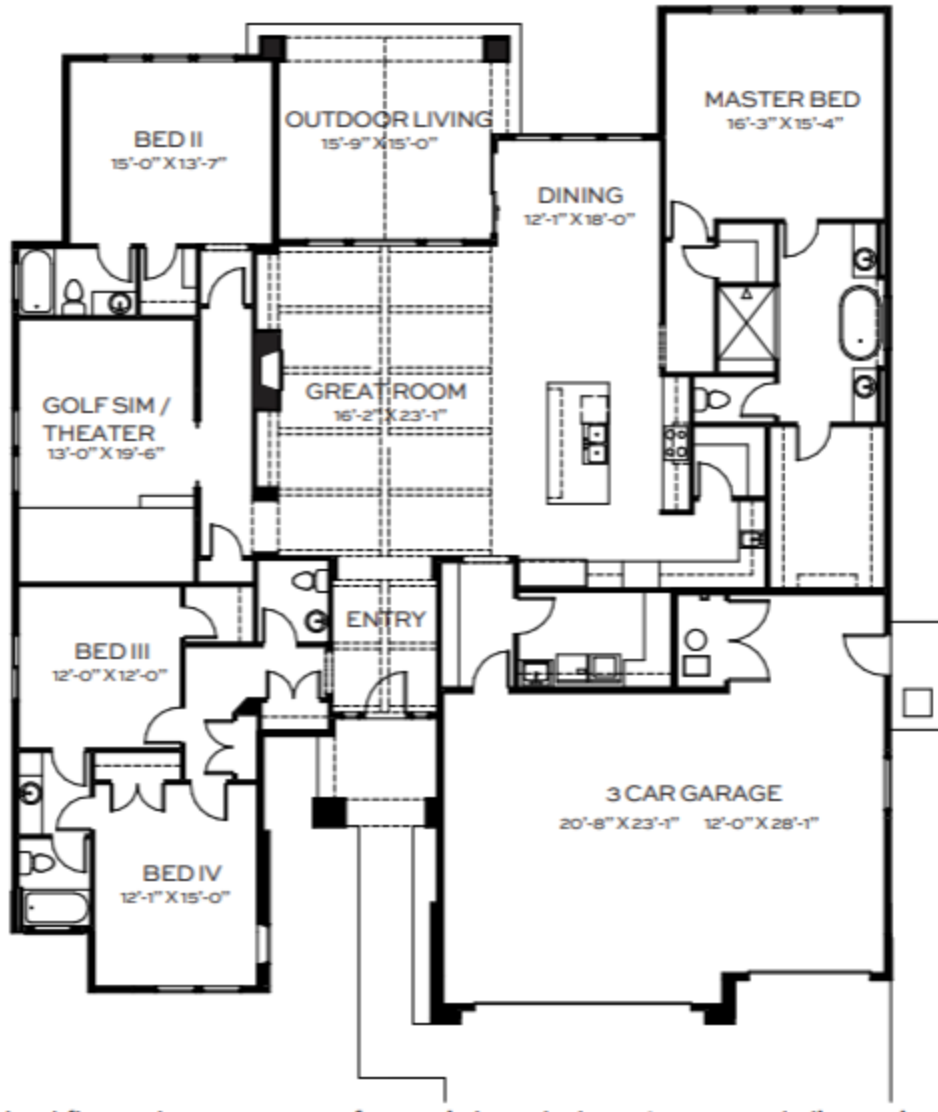

Floor Plan

Bandon RV

Home For Sale in Eagle

Questions? Call Madeline Greene
New Home Specialist (208) 886-4394

All Rights Reserved.

tresidio.com